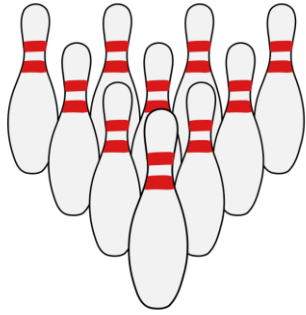

The logo for 'Ten Pin Alley' is centered at the top. It features the words 'Ten Pin Alley' in a stylized, black, cursive font. A bowling ball is integrated into the letter 'P' in 'Pin'. The background of the logo is a vibrant, colorful pattern of bowling pins and a blue bowling ball with a smiling face, set against a backdrop of colorful, abstract shapes and lines.

Ten Pin Alley

100 Pins!

The logo for 'Ten Pin Alley' is centered at the top. It features the words 'Ten Pin Alley' in a stylized, black, cursive font. A bowling ball is integrated into the letter 'P' in 'Pin'. The background of the logo is a vibrant, colorful pattern of bowling pins and a blue bowling ball with a smiling face, set against a backdrop of colorful, abstract shapes and lines.

Ten Pin Alley

200 Pins!

Ten Pin Alley

300 Pins!