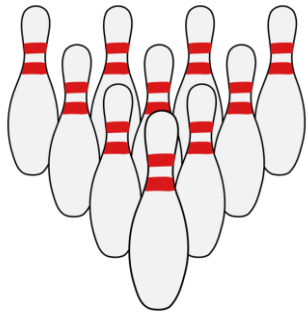

The logo for 'Ten Pin Alley' is centered at the top. It features the words 'Ten Pin Alley' in a stylized, black, cursive font. A bowling ball is integrated into the letter 'P' in 'Pin'. The background of the logo is a vibrant, colorful pattern of bowling pins and a blue bowling ball with a smiling face, set against a backdrop of colorful, abstract shapes and lines.

Ten Pin Alley

100 Pins!

The logo for 'Ten Pin Alley' is centered at the top. It features the words 'Ten Pin Alley' in a stylized, black, cursive font. A bowling ball is integrated into the letter 'P' in 'Pin'. The background of the logo is a vibrant, colorful pattern of bowling pins and a blue bowling ball with a smiling face, set against a backdrop of colorful, abstract shapes and lines.