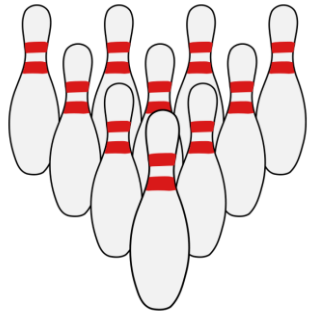

The logo for 'Ten Pin Alley' is centered at the top. It features the words 'Ten Pin Alley' in a stylized, black, cursive font. A bowling ball is integrated into the letter 'P' in 'Pin'. The background of the logo is a vibrant, colorful pattern of bowling pins and a blue bowling ball with a smiling face, set against a backdrop of colorful, abstract shapes and lines.

Ten Pin Alley

100 Pins!

The logo for 'Ten Pin Alley' is centered at the top. It features the words 'Ten Pin Alley' in a stylized, black, cursive font. A bowling ball is integrated into the letter 'P' in 'Pin'. The background of the logo is a vibrant, colorful pattern of bowling pins and a blue bowling ball with a smiling face, set against a backdrop of colorful, abstract shapes and lines.