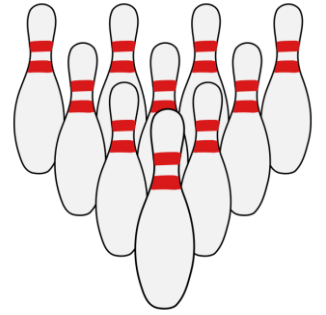

The logo for 'Ten Pin Alley' is centered at the top. It features the words 'Ten Pin Alley' in a stylized, black, cursive font. A bowling ball is integrated into the letter 'P' in 'Pin'. The background of the logo is a vibrant, colorful pattern of bowling pins and a blue bowling ball with a smiling face, set against a backdrop of colorful, abstract shapes and lines.

Ten Pin Alley

100 Pins!

The logo for 'Ten Pin Alley' is centered at the top. It features the words 'Ten Pin Alley' in a stylized, black, cursive font. A bowling ball is integrated into the letter 'P' in 'Pin'. The background of the logo is a vibrant, colorful pattern of bowling pins and a blue bowling ball with a smiling face, set against a backdrop of colorful, abstract shapes and lines.

Ten Pin Alley

200 Pins!

Ten Pin Alley

300 Pins!