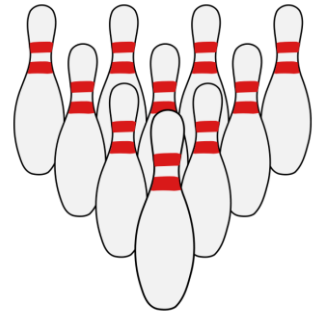

The logo for 'Ten Pin Alley' is centered at the top. It features the words 'Ten Pin Alley' in a stylized, black, cursive font. A bowling ball is integrated into the letter 'P' in 'Pin'. The background of the logo is a vibrant, colorful pattern of bowling pins and a blue bowling ball with a smiling face, set against a backdrop of colorful, abstract shapes and lines.

Ten Pin Alley

100 Pins!

The logo for 'Ten Pin Alley' is centered at the top. It features the words 'Ten Pin Alley' in a stylized, black, cursive font. A bowling ball is integrated into the letter 'P' in 'Pin'. The background of the logo is a vibrant, colorful pattern of bowling pins and a blue bowling ball with a smiling face, set against a backdrop of colorful, abstract shapes and lines.