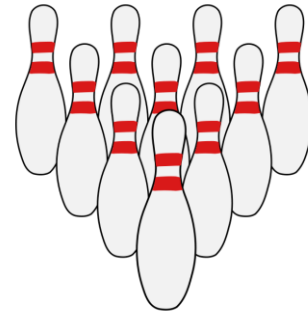

The logo for 'Ten Pin Alley' is centered at the top. It features the words 'Ten Pin Alley' in a stylized, black, cursive font. A bowling ball is integrated into the letter 'P' in 'Pin'. The background of the logo is a vibrant, colorful pattern of bowling pins and a blue bowling ball with a smiling face, set against a backdrop of colorful, abstract shapes and lines.

Ten Pin Alley

100 Pins!

The logo for 'Ten Pin Alley' is centered at the top. It features the words 'Ten Pin Alley' in a stylized, black, cursive font. A bowling ball is integrated into the letter 'P' in 'Pin'. The background of the logo is a vibrant, colorful pattern of bowling pins and a blue bowling ball with a smiling face, set against a backdrop of colorful, abstract shapes and lines.