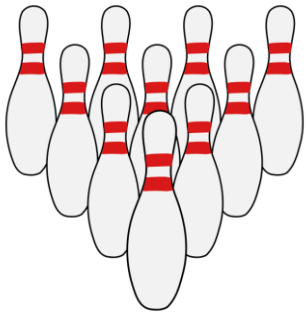

The logo for 'Ten Pin Alley' is centered at the top. It features the words 'Ten Pin Alley' in a stylized, black, cursive font. A bowling ball is integrated into the letter 'P' in 'Pin'. The background of the logo is a vibrant, colorful pattern of bowling pins and a blue bowling ball with a smiling face, set against a backdrop of colorful, abstract shapes and lines.

Ten Pin Alley

100 Pins!

The logo for 'Ten Pin Alley' is centered at the top. It features the words 'Ten Pin Alley' in a stylized, black, cursive font. A bowling ball is integrated into the letter 'P' in 'Pin'. The background of the logo is a vibrant, colorful pattern of bowling pins and a blue bowling ball with a smiling face, set against a backdrop of colorful, abstract shapes and lines.

Ten Pin Alley

200 Pins!

Ten Pin Alley

300 Pins!