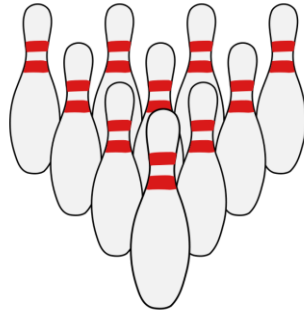

The logo for 'Ten Pin Alley' is centered at the top. It features the words 'Ten Pin Alley' in a stylized, black, cursive font. A bowling ball is integrated into the letter 'P' in 'Pin'. The background of the logo is a vibrant, colorful pattern of bowling pins and a blue bowling ball with a smiling face, set against a backdrop of colorful, abstract shapes and lines.

Ten Pin Alley

100 Pins!

The logo for 'Ten Pin Alley' is centered at the top. It features the words 'Ten Pin Alley' in a stylized, black, cursive font. A bowling ball is integrated into the letter 'P' in 'Pin'. The background of the logo is a vibrant, colorful pattern of bowling pins and a blue bowling ball with a smiling face, set against a backdrop of colorful, abstract shapes and lines.

Ten Pin Alley

200 Pins!

Ten Pin Alley

300 Pins!