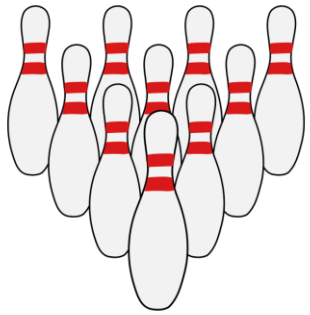

The logo for 'Ten Pin Alley' is centered at the top. It features the words 'Ten Pin Alley' in a stylized, black, cursive font. A bowling ball is integrated into the letter 'P' in 'Pin'. The background of the logo is a vibrant, colorful pattern of bowling pins and a blue bowling ball with a smiling face, set against a backdrop of colorful, abstract shapes and lines.

Ten Pin Alley

100 Pins!

The logo for 'Ten Pin Alley' is centered at the top. It features the words 'Ten Pin Alley' in a stylized, black, cursive font. A bowling ball is integrated into the letter 'P' in 'Pin'. The background of the logo is a vibrant, colorful pattern of bowling pins and a blue bowling ball with a smiling face, set against a backdrop of colorful, abstract shapes and lines.