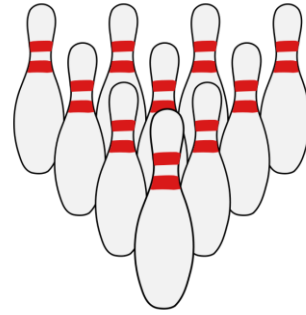

The logo for 'Ten Pin Alley' is centered at the top. It features the words 'Ten Pin Alley' in a stylized, black, cursive font. A bowling ball is integrated into the letter 'P' in 'Pin'. The background of the logo is a vibrant, colorful pattern of bowling pins and a blue bowling ball with a smiling face, set against a backdrop of colorful, abstract shapes and lines.

Ten Pin Alley

100 Pins!

The logo for 'Ten Pin Alley' is centered at the top. It features the words 'Ten Pin Alley' in a stylized, black, cursive font. A bowling ball is integrated into the letter 'P' in 'Pin'. The background of the logo is a vibrant, colorful pattern of bowling pins and a blue bowling ball with a smiling face, set against a backdrop of colorful, abstract shapes and lines.

Ten Pin Alley

200 Pins!

Ten Pin Alley

300 Pins!