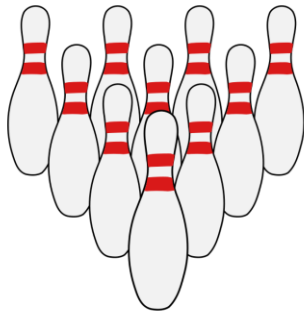

The logo for 'Ten Pin Alley' is centered at the top. It features the words 'Ten Pin Alley' in a stylized, black, cursive font. A bowling ball is integrated into the letter 'P' in 'Pin'. The background of the logo is a vibrant, colorful pattern of bowling pins and a blue bowling ball with a smiling face, set against a backdrop of colorful, abstract shapes and lines.

Ten Pin Alley

100 Pins!

The logo for 'Ten Pin Alley' is centered at the top. It features the words 'Ten Pin Alley' in a stylized, black, cursive font. A bowling ball is integrated into the letter 'P' in 'Pin'. The background of the logo is a vibrant, colorful pattern of bowling pins and a blue bowling ball with a smiling face, set against a backdrop of colorful, abstract shapes and lines.

Ten Pin Alley

200 Pins!

Ten Pin Alley

300 Pins!