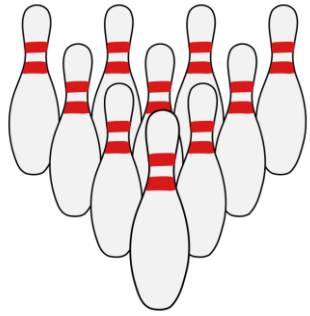

The logo for 'Ten Pin Alley' is centered at the top. It features the words 'Ten Pin Alley' in a stylized, black, cursive font. A bowling ball is integrated into the letter 'P' in 'Pin'. The background of the logo is a vibrant, colorful pattern of bowling pins and a blue bowling ball with a smiling face, set against a backdrop of colorful, abstract shapes and lines.

Ten Pin Alley

100 Pins!

The logo for 'Ten Pin Alley' is centered at the top. It features the words 'Ten Pin Alley' in a stylized, black, cursive font. A bowling ball is integrated into the letter 'P' in 'Pin'. The background of the logo is a vibrant, colorful pattern of bowling pins and a blue bowling ball with a smiling face, set against a backdrop of colorful, abstract shapes and lines.

Ten Pin Alley

200 Pins!

Ten Pin Alley

300 Pins!