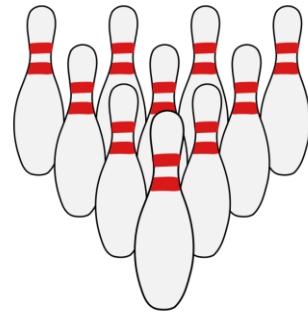

The logo for 'Ten Pin Alley' is centered at the top. It features the words 'Ten Pin Alley' in a stylized, black, cursive font. A bowling ball is integrated into the letter 'P' in 'Pin'. The background of the logo is a vibrant, colorful pattern of bowling pins and a blue bowling ball with a smiling face, set against a backdrop of colorful, abstract shapes and lines.

Ten Pin Alley

100 Pins!

The logo for 'Ten Pin Alley' is centered at the top. It features the words 'Ten Pin Alley' in a stylized, black, cursive font. A bowling ball is integrated into the letter 'P' in 'Pin'. The background of the logo is a vibrant, colorful pattern of bowling pins and a blue bowling ball with a smiling face, set against a backdrop of colorful, abstract shapes and lines.