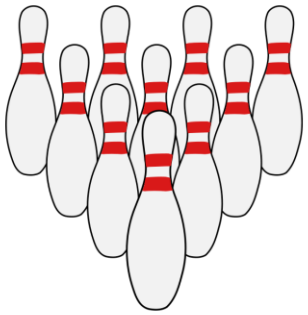

The logo for 'Ten Pin Alley' is centered at the top. It features the words 'Ten Pin Alley' in a stylized, black, cursive font. A bowling ball is integrated into the letter 'P' in 'Pin'. The background of the logo is a vibrant, colorful pattern of bowling pins and a blue bowling ball with a smiling face, set against a backdrop of colorful, abstract shapes and lines.

Ten Pin Alley

100 Pins!

The logo for 'Ten Pin Alley' is centered at the top. It features the words 'Ten Pin Alley' in a stylized, black, cursive font. A bowling ball is integrated into the letter 'P' in 'Pin'. The background of the logo is a vibrant, colorful pattern of bowling pins and a blue bowling ball with a smiling face, set against a backdrop of colorful, abstract shapes and lines.

Ten Pin Alley

200 Pins!

Ten Pin Alley

300 Pins!