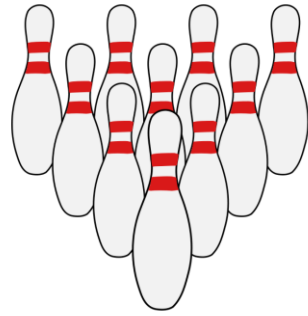

The logo for 'Ten Pin Alley' is centered at the top. It features the words 'Ten Pin Alley' in a stylized, black, cursive font. A bowling ball is integrated into the letter 'P' in 'Pin'. The background of the logo is a vibrant, colorful pattern of bowling pins and a blue bowling ball with a smiling face, set against a backdrop of colorful, abstract shapes and lines.

Ten Pin Alley

100 Pins!

The logo for 'Ten Pin Alley' is centered at the top. It features the words 'Ten Pin Alley' in a stylized, black, cursive font. A bowling ball is integrated into the letter 'P' in 'Pin'. The background of the logo is a vibrant, colorful pattern of bowling pins and a blue bowling ball with a smiling face, set against a backdrop of colorful, abstract shapes and lines.