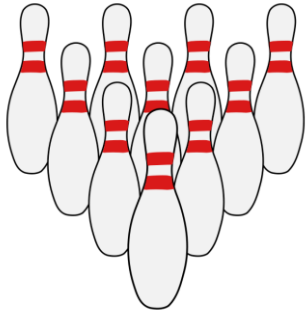

The logo for 'Ten Pin Alley' is centered at the top. It features the words 'Ten Pin Alley' in a stylized, black, cursive font. A bowling ball is integrated into the letter 'P' in 'Pin'. The background of the logo is a vibrant, colorful pattern of bowling pins and a blue bowling ball with a smiling face, set against a backdrop of colorful, abstract shapes and lines.

Ten Pin Alley

100 Pins!

The logo for 'Ten Pin Alley' is centered at the top. It features the words 'Ten Pin Alley' in a stylized, black, cursive font. A bowling ball is integrated into the letter 'P' in 'Pin'. The background of the logo is a vibrant, colorful pattern of bowling pins and a blue bowling ball with a smiling face, set against a backdrop of colorful, abstract shapes and lines.

Ten Pin Alley

200 Pins!

Ten Pin Alley

300 Pins!