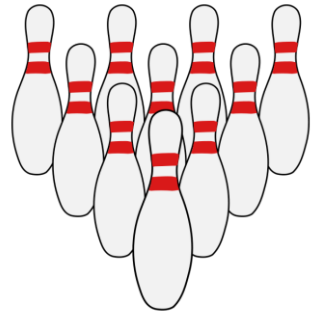

The logo for 'Ten Pin Alley' is centered at the top. It features the words 'Ten Pin Alley' in a stylized, black, cursive font. A bowling ball is integrated into the letter 'P' in 'Pin'. The background of the logo is a vibrant, colorful pattern of bowling pins and a blue bowling ball with a smiling face, set against a backdrop of colorful, abstract shapes and lines.

Ten Pin Alley

100 Pins!

The logo for 'Ten Pin Alley' is centered at the top. It features the words 'Ten Pin Alley' in a stylized, black, cursive font. A bowling ball is integrated into the letter 'P' in 'Pin'. The background of the logo is a vibrant, colorful pattern of bowling pins and a blue bowling ball with a smiling face, set against a backdrop of colorful, abstract shapes and lines.

Ten Pin Alley

200 Pins!

Ten Pin Alley

300 Pins!