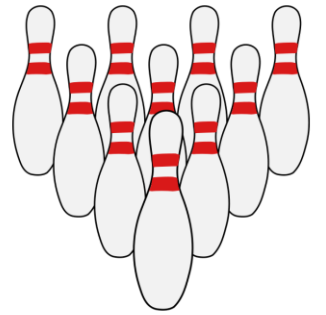

The logo for 'Ten Pin Alley' is centered at the top. It features the words 'Ten Pin Alley' in a stylized, black, cursive font. A bowling ball is integrated into the letter 'P' in 'Pin'. The background of the logo is a vibrant, colorful pattern of bowling pins and a blue bowling ball with a smiling face, set against a backdrop of colorful, abstract shapes and lines.

Ten Pin Alley

100 Pins!

The logo for 'Ten Pin Alley' is centered at the top. It features the words 'Ten Pin Alley' in a stylized, black, cursive font. A bowling ball is integrated into the letter 'P' in 'Pin'. The background of the logo is a vibrant, colorful pattern of bowling pins and a blue bowling ball with a smiling face, set against a backdrop of colorful, abstract shapes and lines.