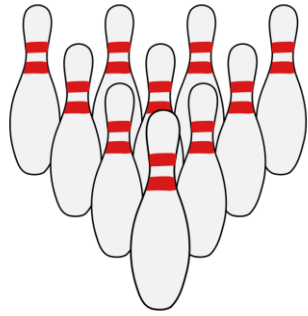

The logo for 'Ten Pin Alley' is centered at the top. It features the words 'Ten Pin Alley' in a stylized, black, cursive font. A bowling ball is integrated into the letter 'P' in 'Pin'. The background of the logo is a vibrant, colorful pattern of bowling pins and a blue bowling ball with a smiling face, set against a backdrop of colorful, abstract shapes and lines.

Ten Pin Alley

100 Pins!

The logo for 'Ten Pin Alley' is centered at the top. It features the words 'Ten Pin Alley' in a stylized, black, cursive font. A bowling ball is integrated into the letter 'P' in 'Pin'. The background of the logo is a vibrant, colorful pattern of bowling pins and a blue bowling ball with a smiling face, set against a backdrop of colorful, abstract shapes and lines.